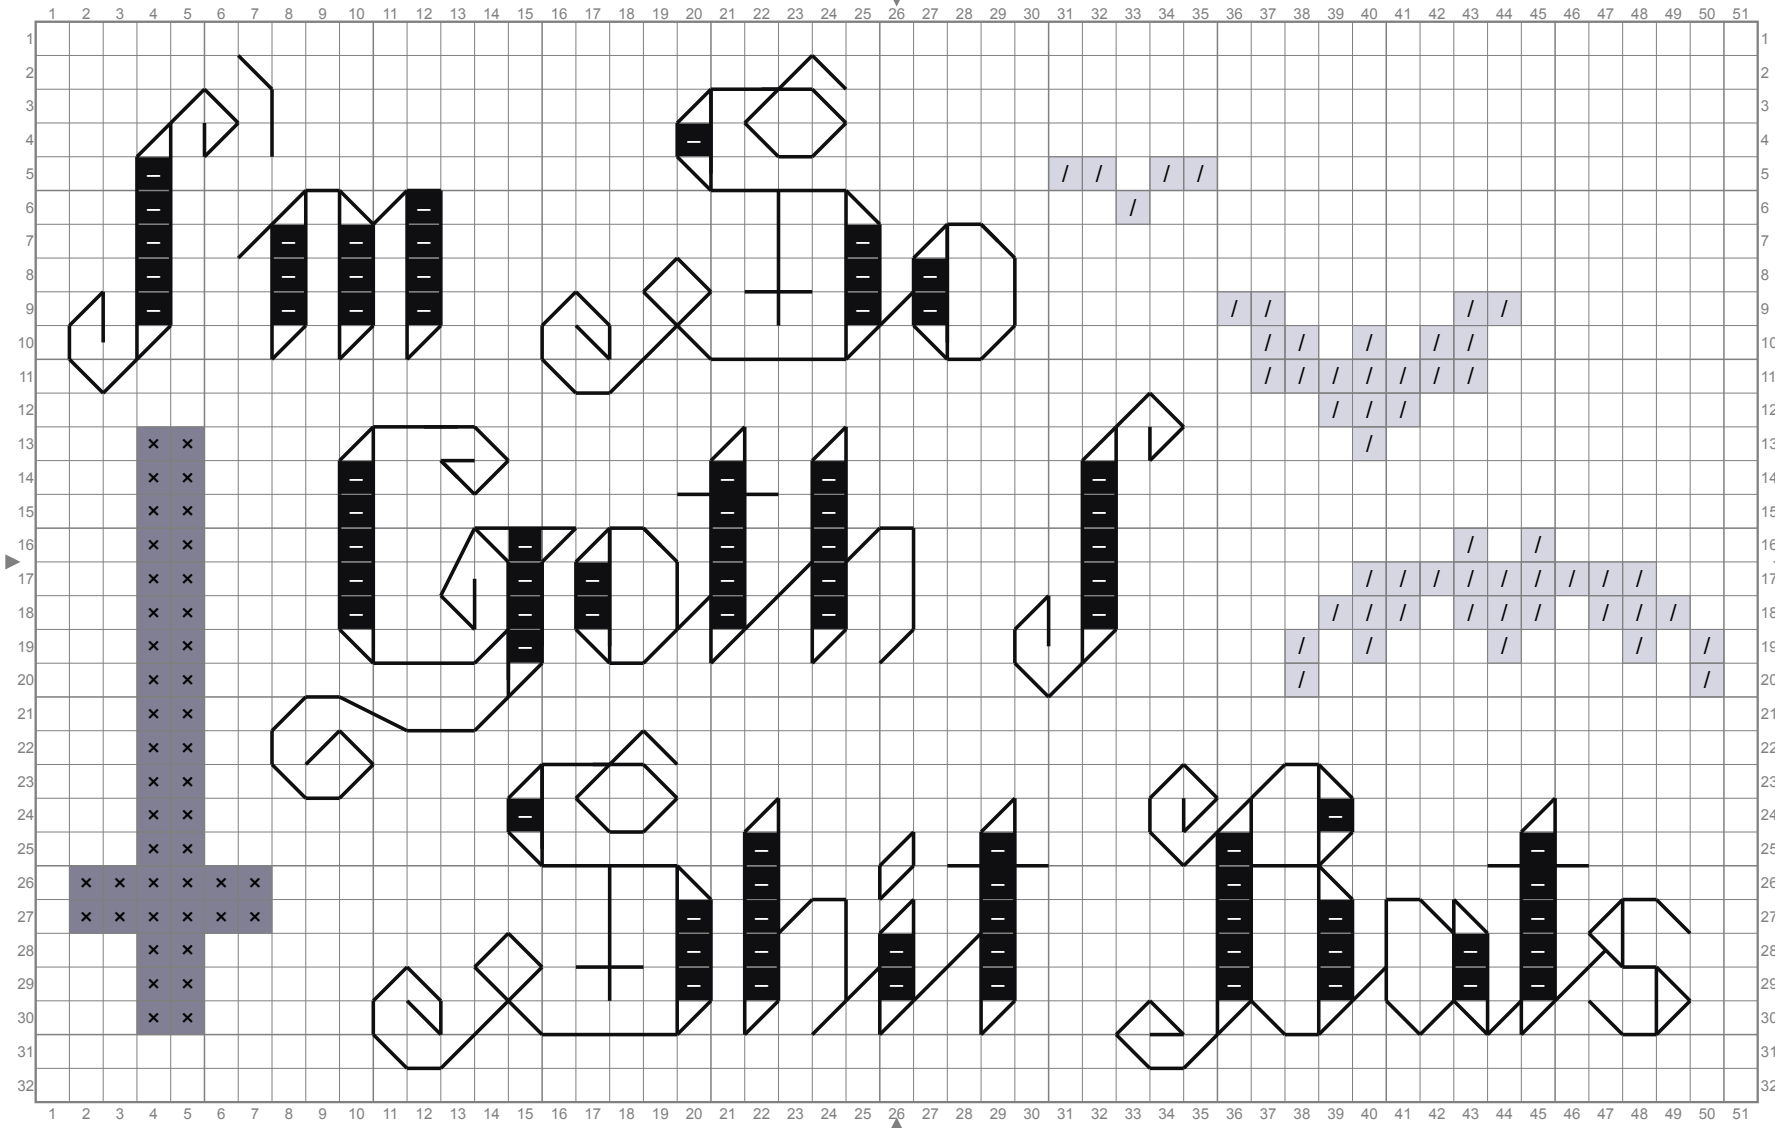

Copyright (C) 2018 Witchy Stitcher

Count Size: 51 x 32 Finished Size: 3.64 x 2.29 (inch)

—	Blanc (DMC)
/	415 (DMC)
x	414 (DMC)

In my stitch I used quarter stitches to fill in the gaps on the letters, absolutely optional!
Either method gives a great result